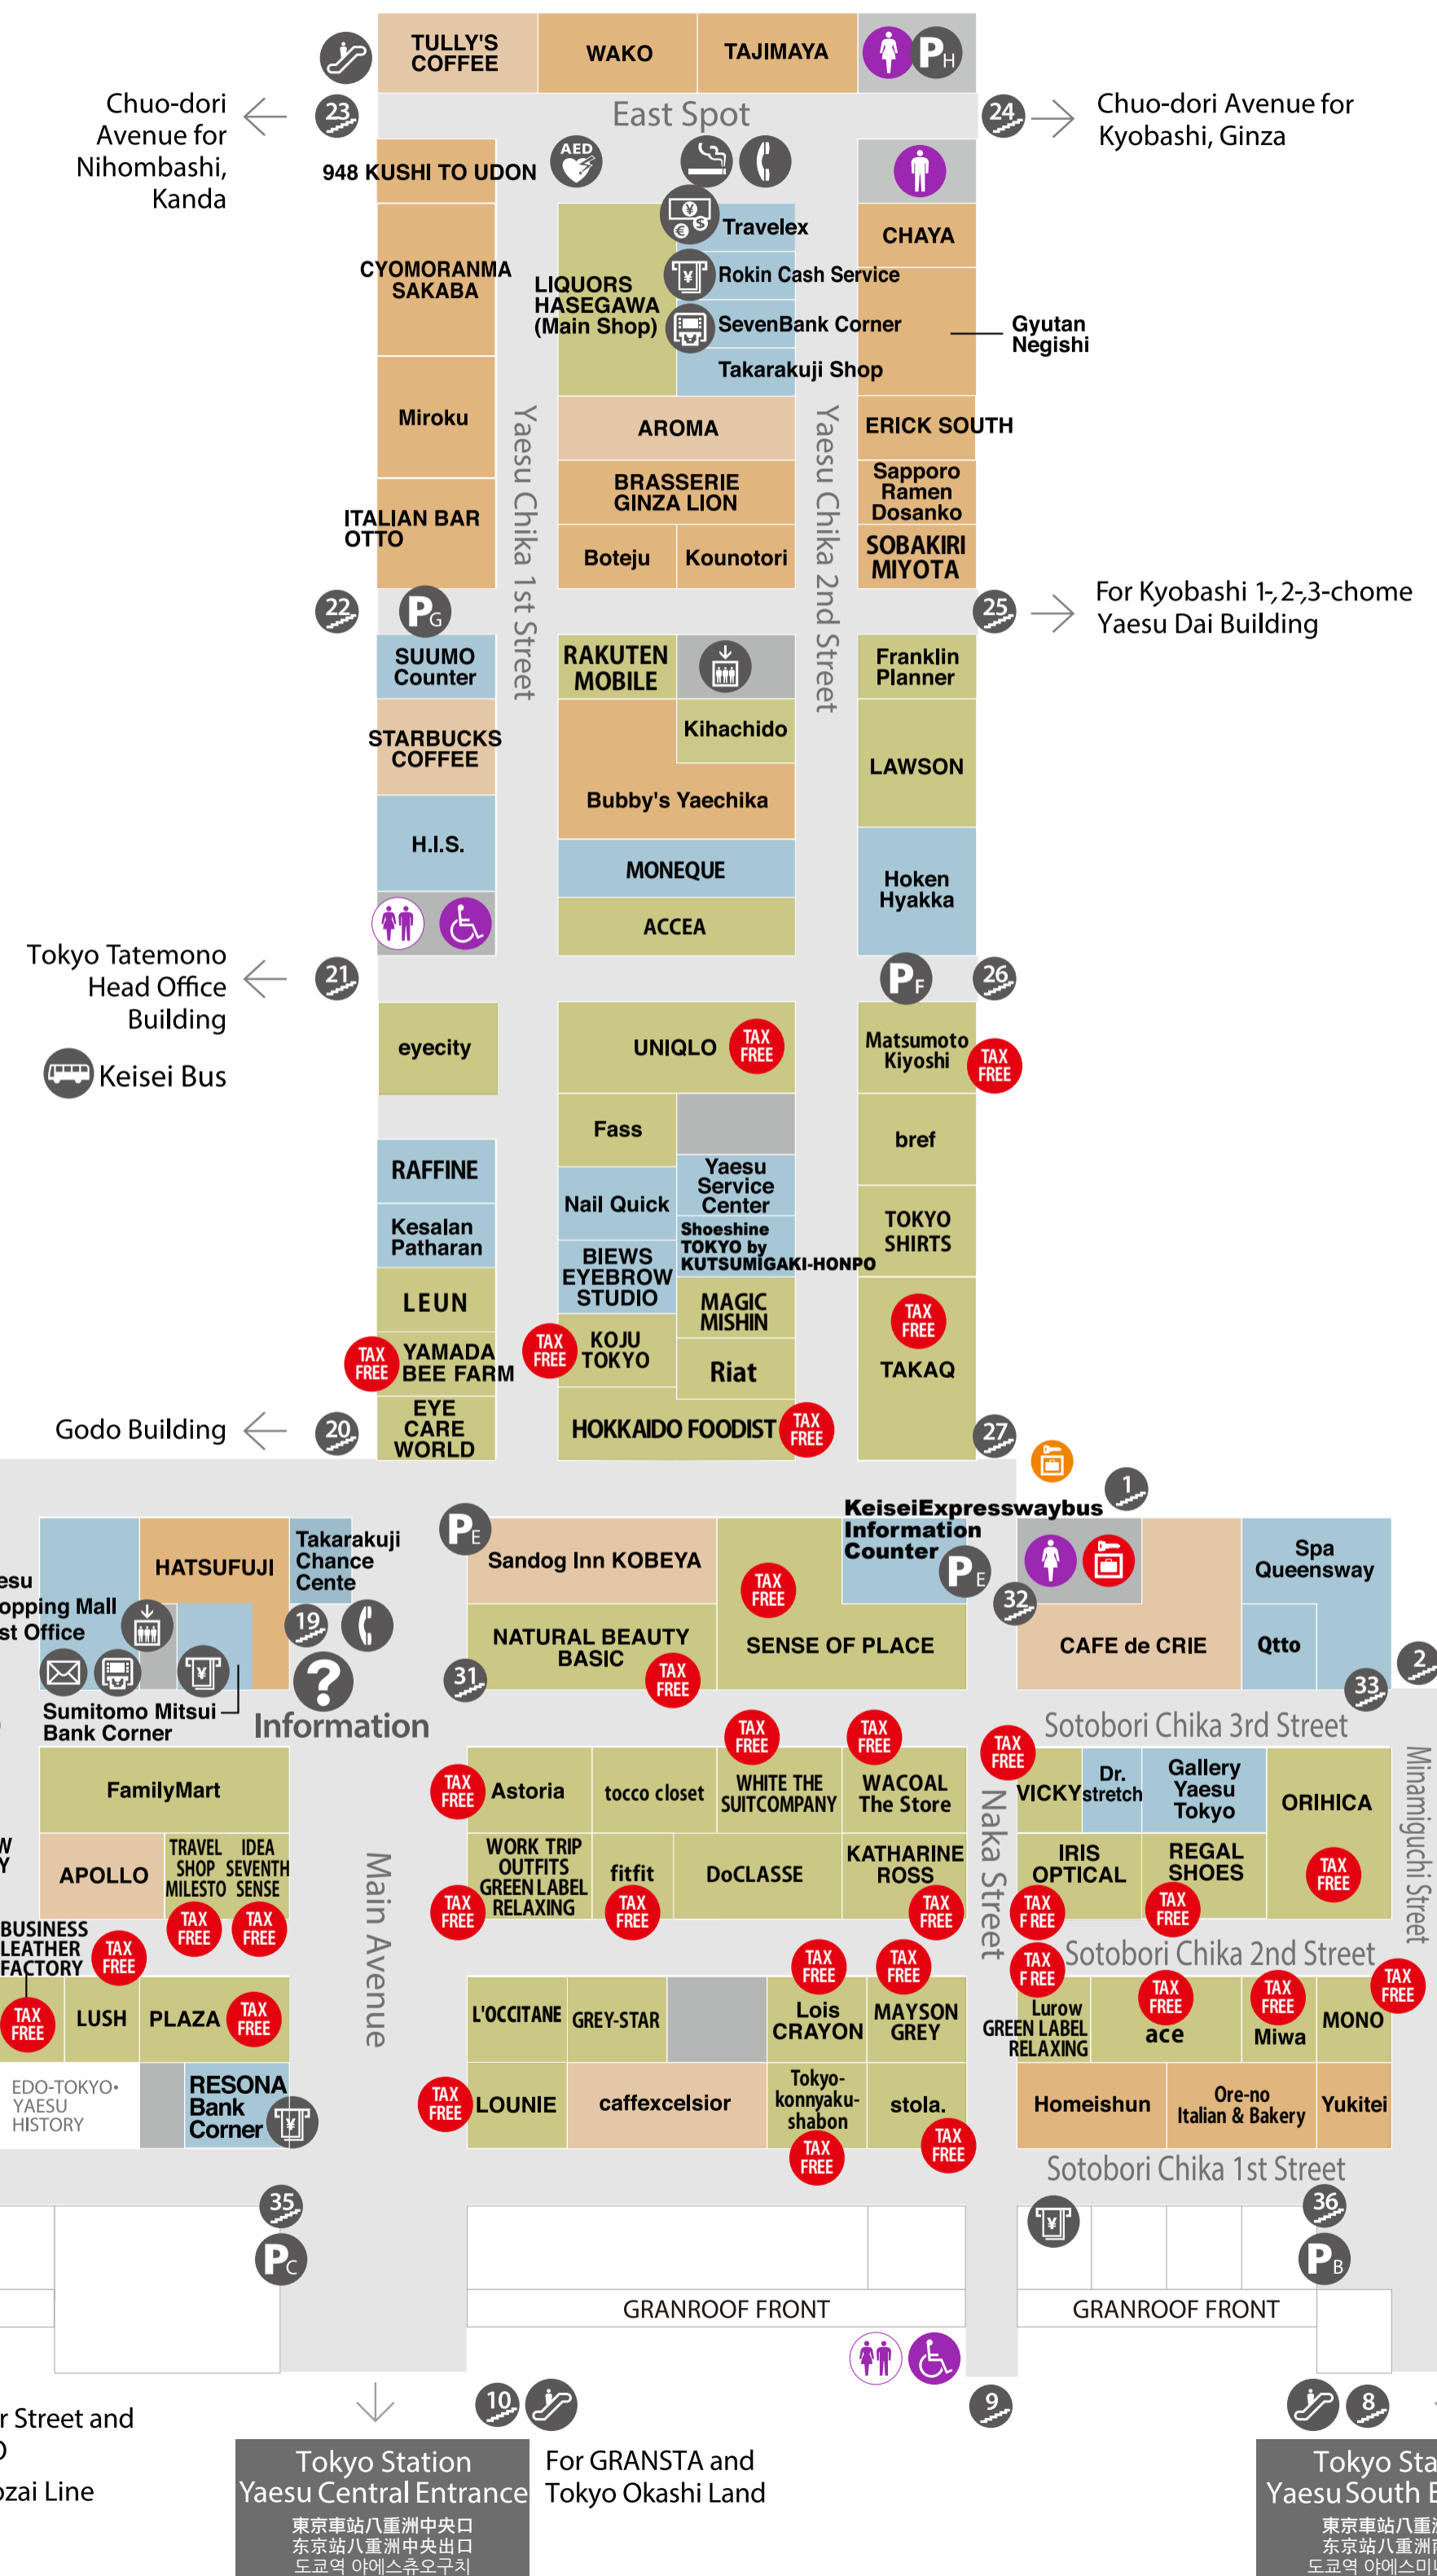

GUIDE MAP B1 Floor

導覽圖 地下一樓 导购图 地下1楼 가이드맵 지하 1층

Business Hours

營業時間 营业时间 영업시간

Fashion, Household Goods and Food Products [10:00am - 8:00pm.]

流行服飾、日常用品雜貨、食品
流行服飾、日常用品杂货、食品
패션·생활잡화·식품

Services [10:00am - 8:00pm.]

Yaesuguchi Kaikan Building

Green Interior (Kitaguchi Shop)

North Spot

Sotobori Chika 2nd Street

Gran Tokyo North Tower

Daimaru Tokyo

For Marunouchi

Tokyo Station Yaesu North Entrance

東京車站八重洲北口
東京站八重洲北出口
도쿄역 아에스북구치

For Tokyo Character Street and
KUROBEI YOKOCHO
For Tokyo Metro Tozai Line

Tokyo Station Yaesu Central Entrance

東京車站八重洲中央口
東京站八重洲中央出口
도쿄역 아에스중앙구치

For GRANSTA and
Tokyo Okashi Land

Tokyo Station Yaesu South Entrance

東京車站八重洲南口
東京站八重洲南出口
도쿄역 아에스남구치

For Tokyo
Ramen Street

JR Highway Bus, Toei Bus
Bus for TOKYO SKYTREE®

Yaesu Shopping Mall Information Center

八重洲地下街服務台
八重洲地下商店街詢問處
아에스 지하상가 안내소